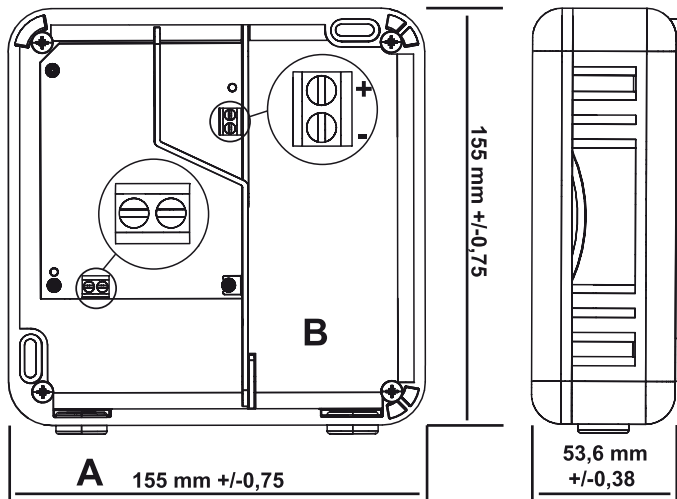

POWER 2.7 DC 230V / 24V

Ref : 5061637A00

HOME
MOTION BY

somfy®

A : 198 - 255V AC 50Hz

0,5A

B : 24Vdc SELV +/- 5%

2.7A